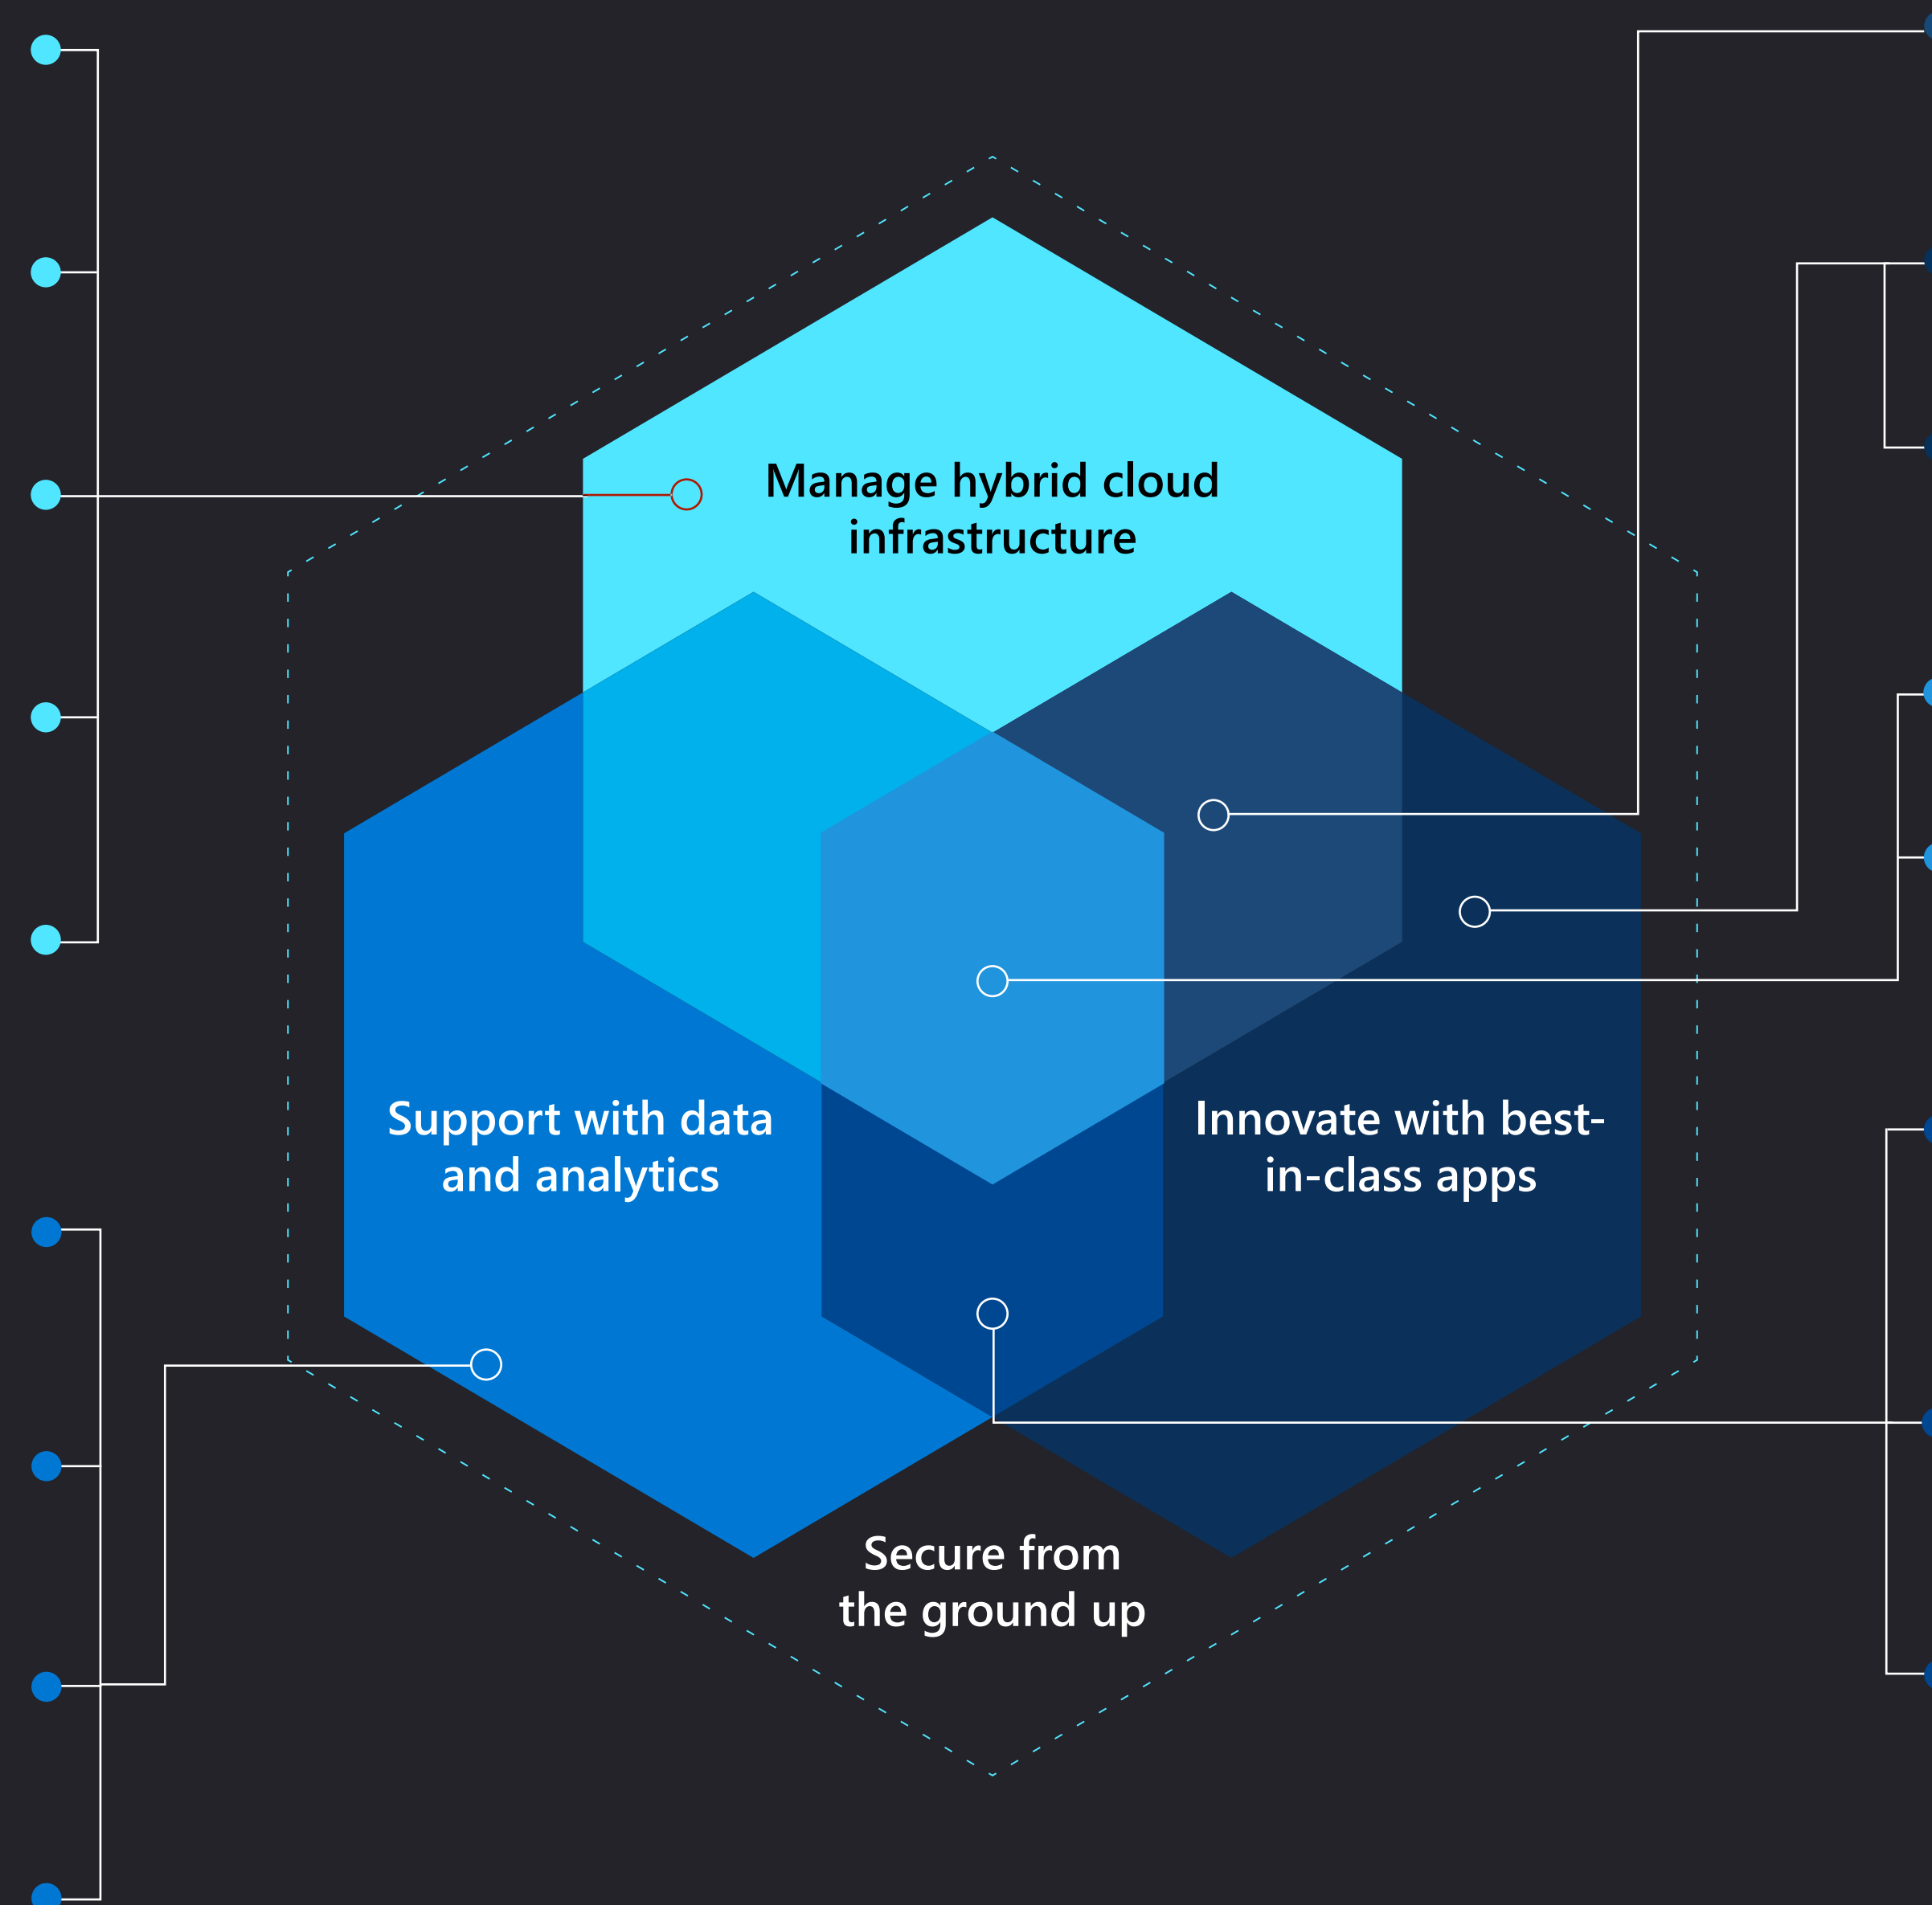

Windows Virtual Desktop Specialty

Azure administrators for Windows Virtual Desktop plan, deliver, and manage virtual desktop experiences and remote apps, for any device, on Azure.

Azure Stack Hub Operator Associate

Azure Stack Hub operators provide cloud services to their end users or customers from within their own datacenter using Azure Stack Hub.

Azure for SAP Workloads Specialty

Architects or engineers for Azure for SAP Workloads have extensive experience and knowledge of the SAP system landscape and industry standards that are specific to the long-term operation of an SAP solution on Microsoft Azure.

Azure Data Scientist Associate

Azure Data Scientists implement and run machine learning workloads on Microsoft Azure Machine Learning.

Azure Data Engineer Associate

Azure Data Engineers design and implement the management, monitoring, security, and privacy of data solutions using the full stack of Microsoft Azure data services.

Azure Database Administrator Associate

Azure Database Administrators implement and manage cloud and on-premises relational databases built on top of Microsoft SQL Server and Azure data services.

Data Analyst Associate

Data Analysts help businesses to maximize the value of their data assets using Microsoft Power BI.

DevOps Engineer Expert

DevOps Engineers work with people, processes, and technologies to continuously deliver business value.

Azure Developer Associate

Azure Developers design, build, test, and maintain cloud applications and services.

Azure IoT Developer Specialty

Azure IoT Developers develop cloud and edge components of an Azure IoT solution.

Azure Fundamentals

Azure Fundamentals validates foundational knowledge of cloud services and how those services are provided with Microsoft Azure.

Azure Solutions Architect Expert

Azure Solutions Architects design and implement solutions that run on Microsoft Azure, including aspects like compute, network, storage, and security.

Azure AI Engineer Associate

Azure AI Engineers use cognitive services, machine learning, and knowledge mining to architect and implement Microsoft AI solutions involving natural language processing, speech, computer vision, and conversational AI.

Azure AI Fundamentals

Azure AI Fundamentals validates foundational knowledge of machine learning and artificial intelligence concepts and related Microsoft Azure services.

Azure Data Fundamentals

Azure Data Fundamentals validates foundational knowledge of core data concepts and how they are implemented using Microsoft Azure data services.

Azure. Invent with purpose.